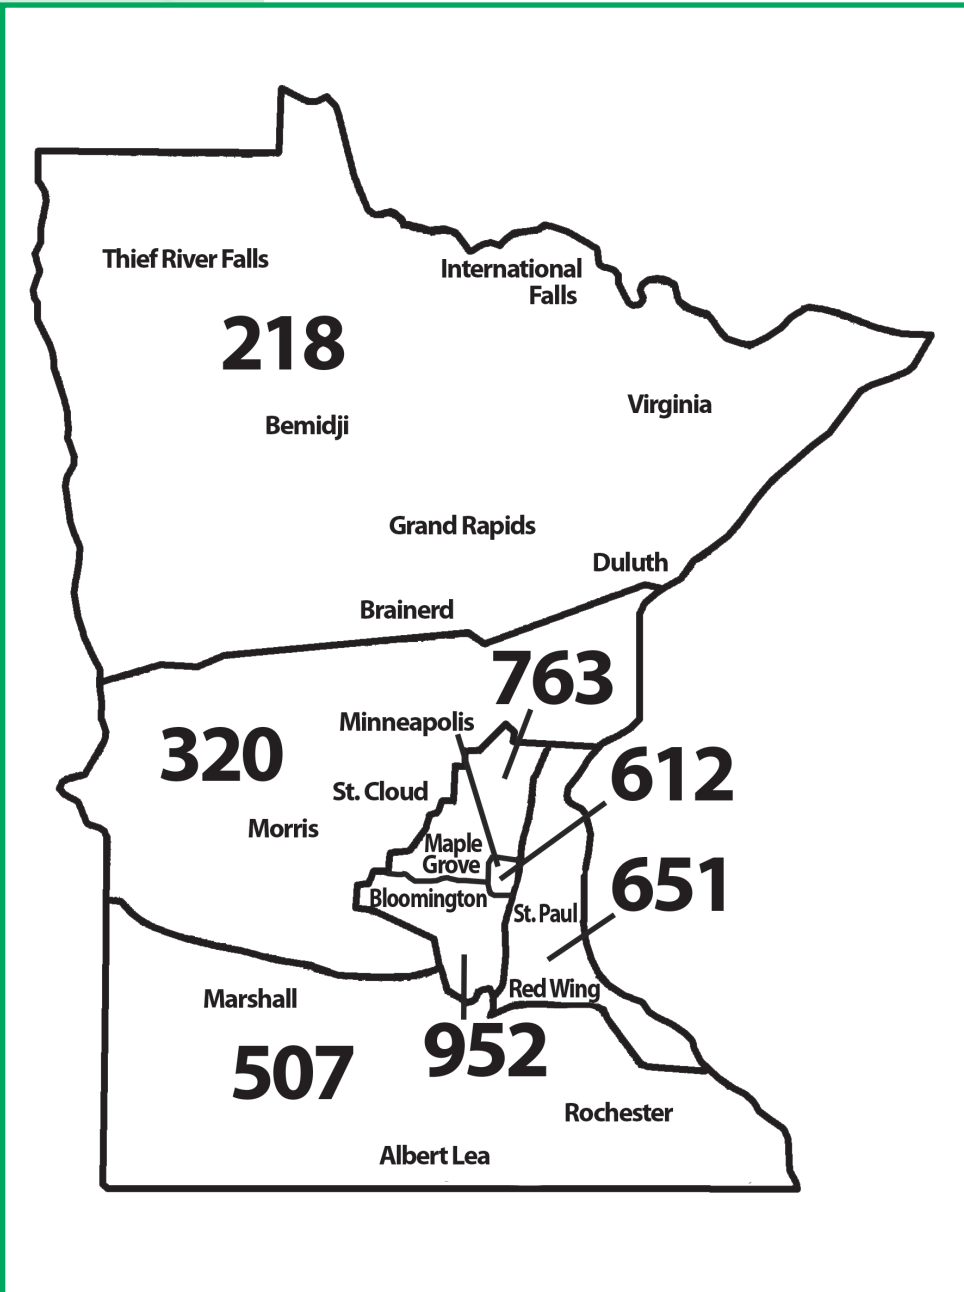

Minnesota Area Codes