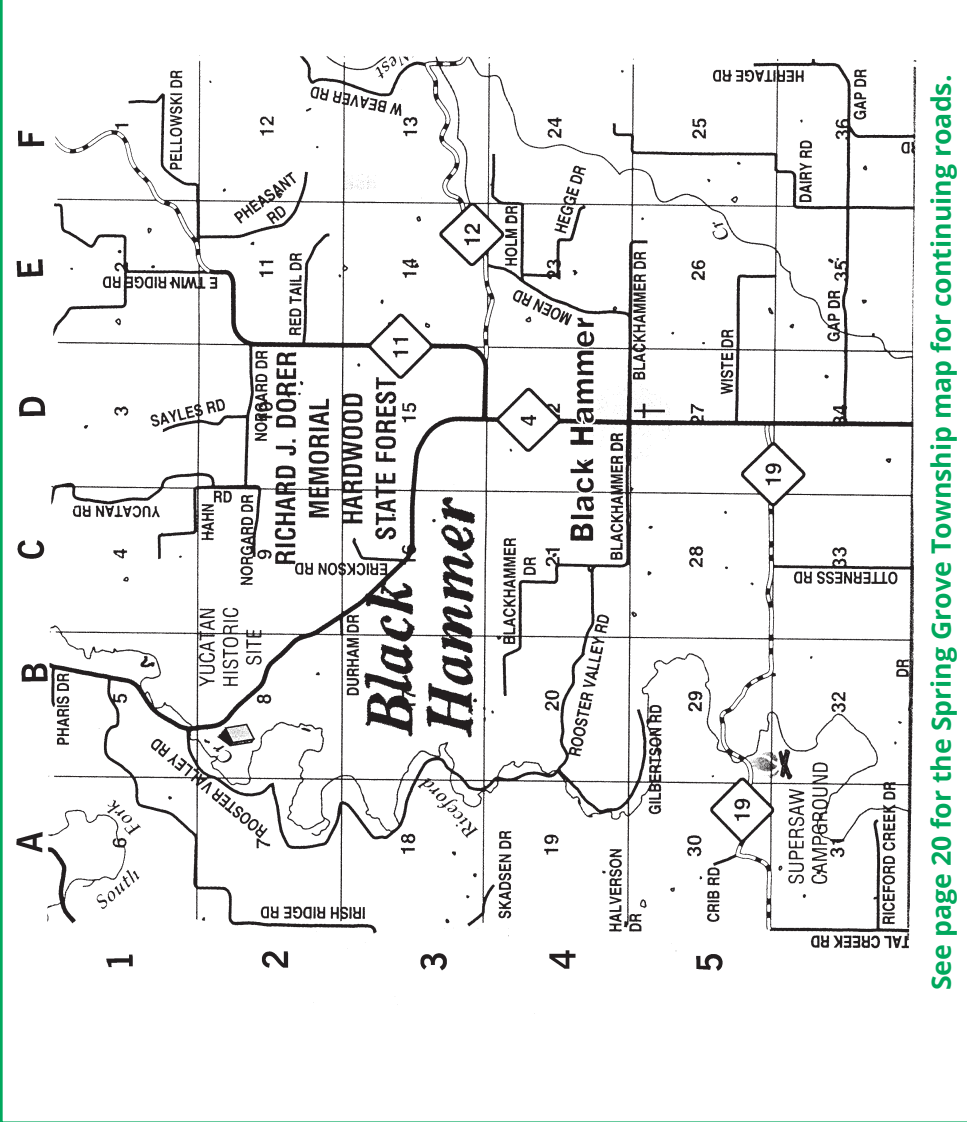

Black Hammer Township

See page 24 for the Caledonia Township map for continuing roads.

See page 20 for the Spring Grove Township map for continuing roads.