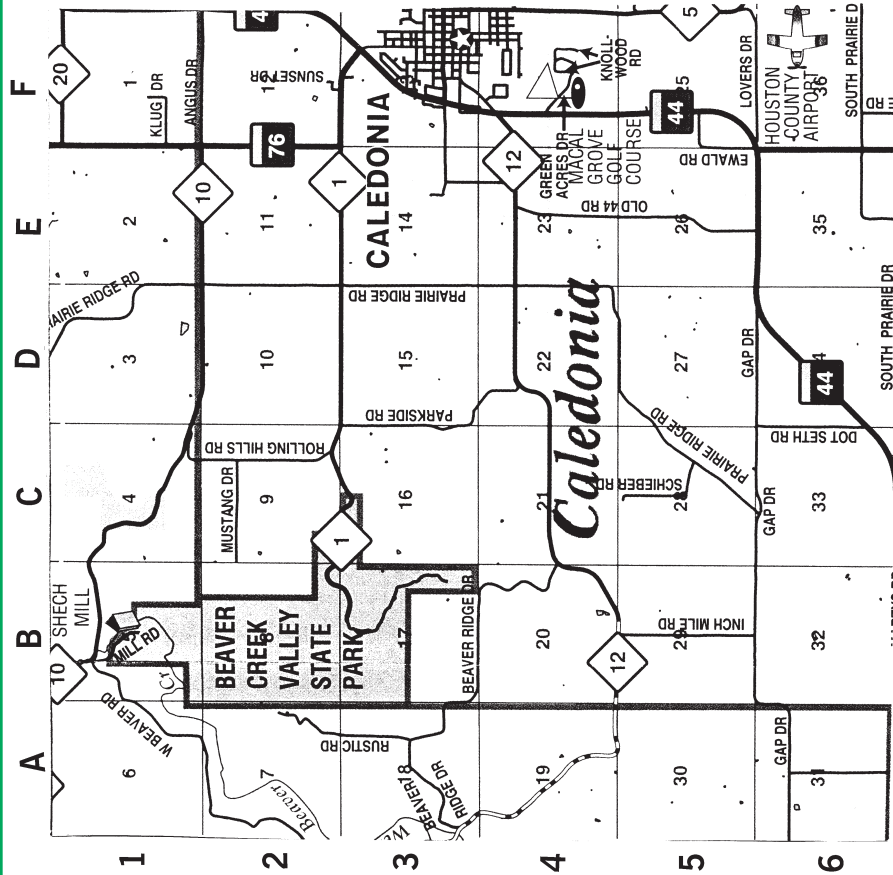

Caledonia Township

See page 18 for the Black Hammer Township map for continuing roads.

See page 22 for the Wilmington Township map for continuing roads.

Caledonia Township Road Listings

Caledonia Township Road Listings (See Page 24 for Map of Caledonia Township)

Angus Dr	1F	Knoll Wood Rd	4F
Beaver Ridge Dr	3A-4B	Lovers Dr	5F
County 1	3B-3F	Mill Rd	1B
County 10	1B-1F	Mustang Dr	2C
County 12	3A-3F	Old 44 Rd	4F-5F
Dotseth Rd	6D	Parkside Rd	3D-4D
Ewald Rd	5F	Rolling Hills Rd	1C-2C
Gap Dr	6A-5D	Rustic Rd	2A-3A
Green Acres Dr	4F	Schieber Rd	5C
Highway 44	6C-2F	South Prairier Rd	6D-6F
Inch Mile Rd	5B	Sunset Dr	2F
Klug Dr	1F	W Beaver Rd	2A-1B