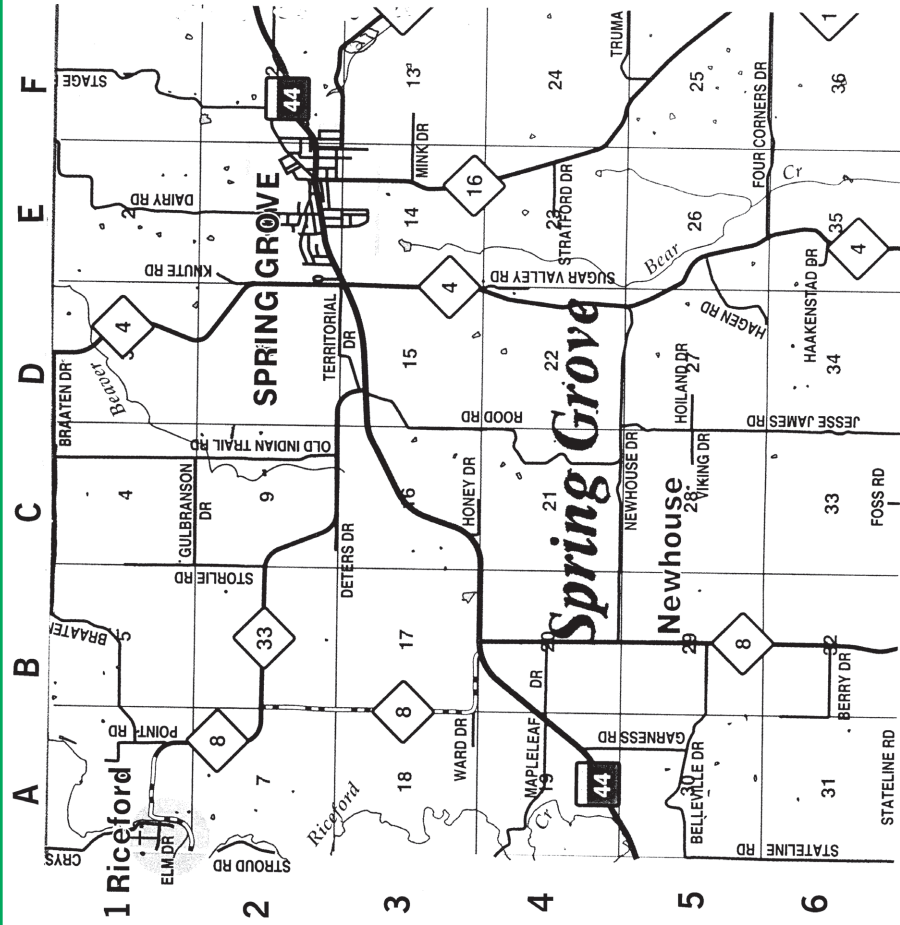

Spring Grove Township

See page 22 for the Wilmington Township map for continuing roads.

See page 18 for the Black Hammer township map for continuing roads.