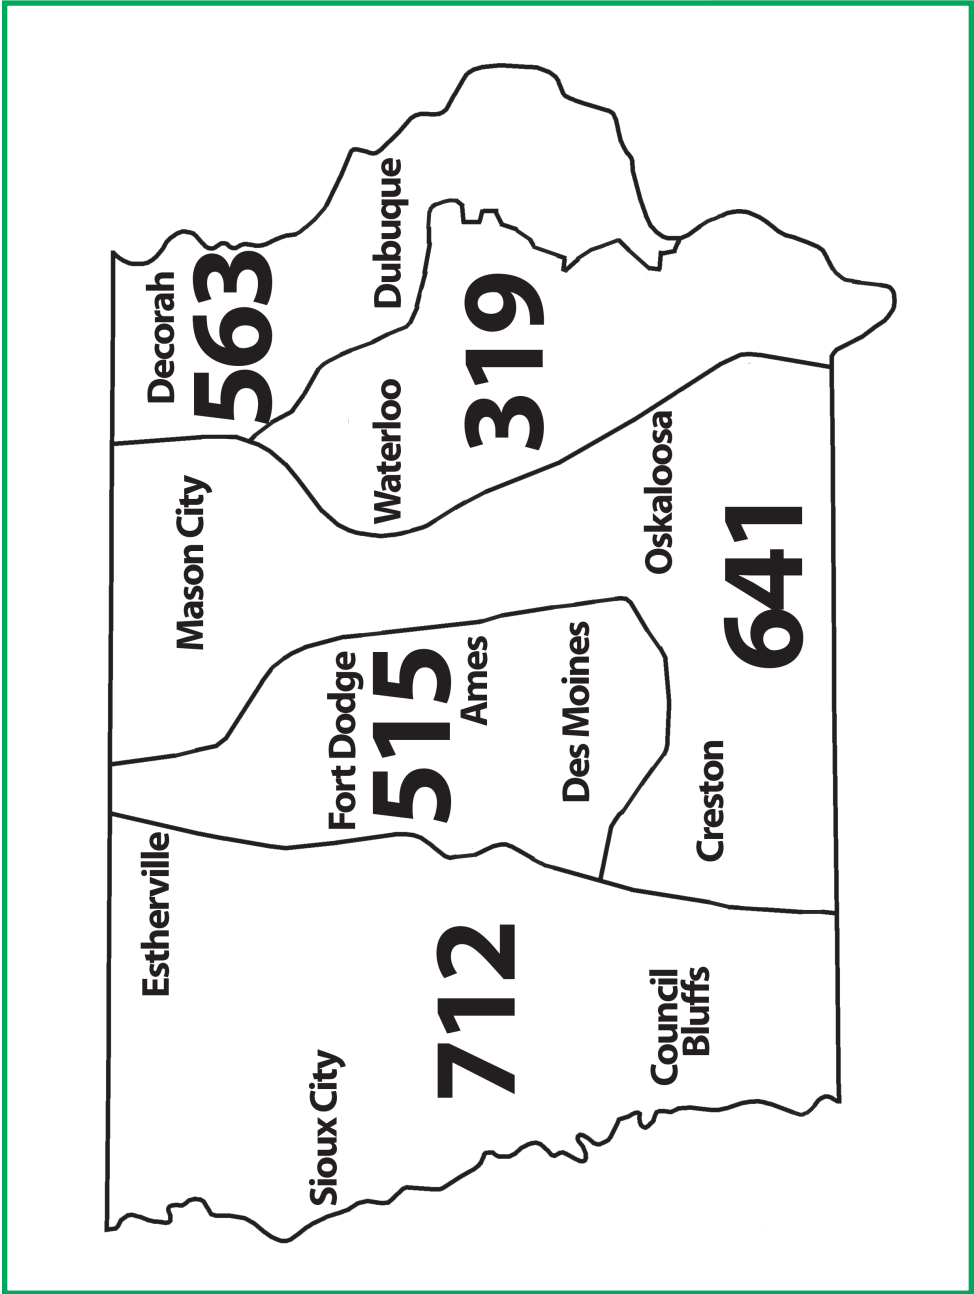

Iowa Area Codes