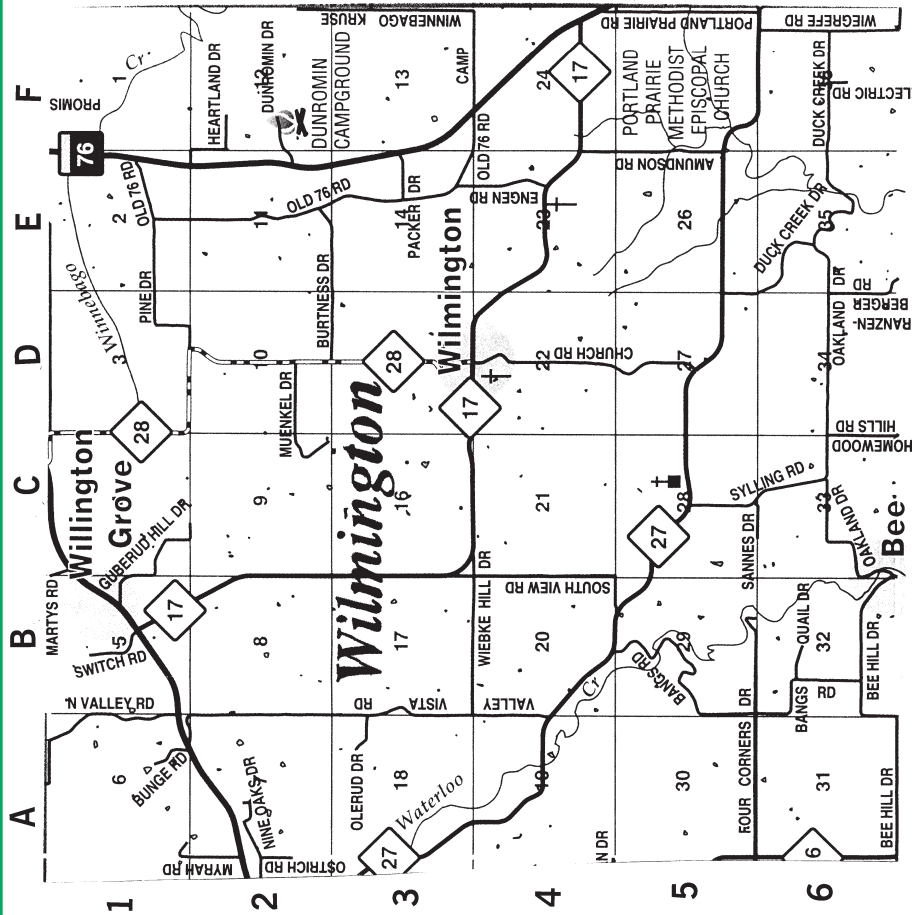

Wilmington Township

See page 20 for the Spring Grove Township map for continuing roads.

See page 24 for the Caledonia Township map for continuing roads.